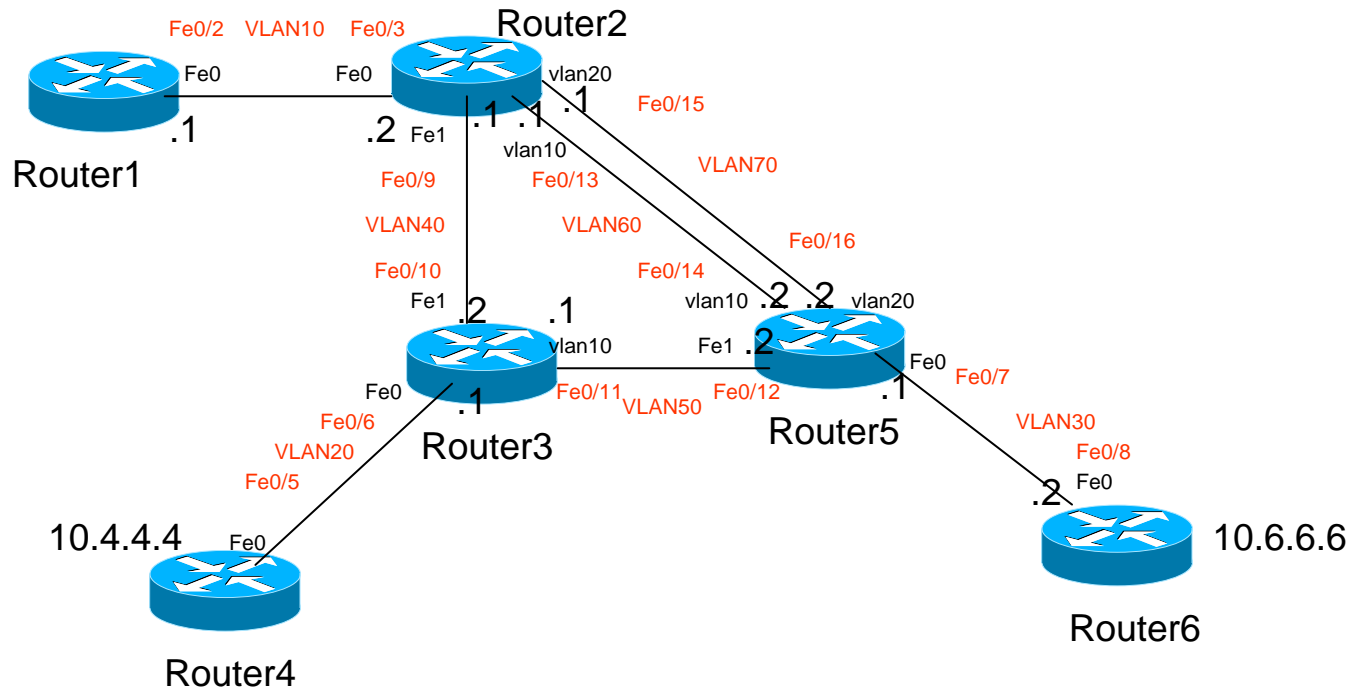

Physical network

Logical network

L2 network

- Switch ports assignment

Local testbed

- 4 x C1800s
- IPv4: Same RFC1918 addresses can be used
- IPv6 OSPF & BGP capable
- IPv6 addresses: IPv6 will be configured by the trainees:
 - 2001:4b58:27:aaaa: /64 network address for 6 PCs
 - 2001:4b58:27:aaab: /64 network address for 2 PCs + WLAN