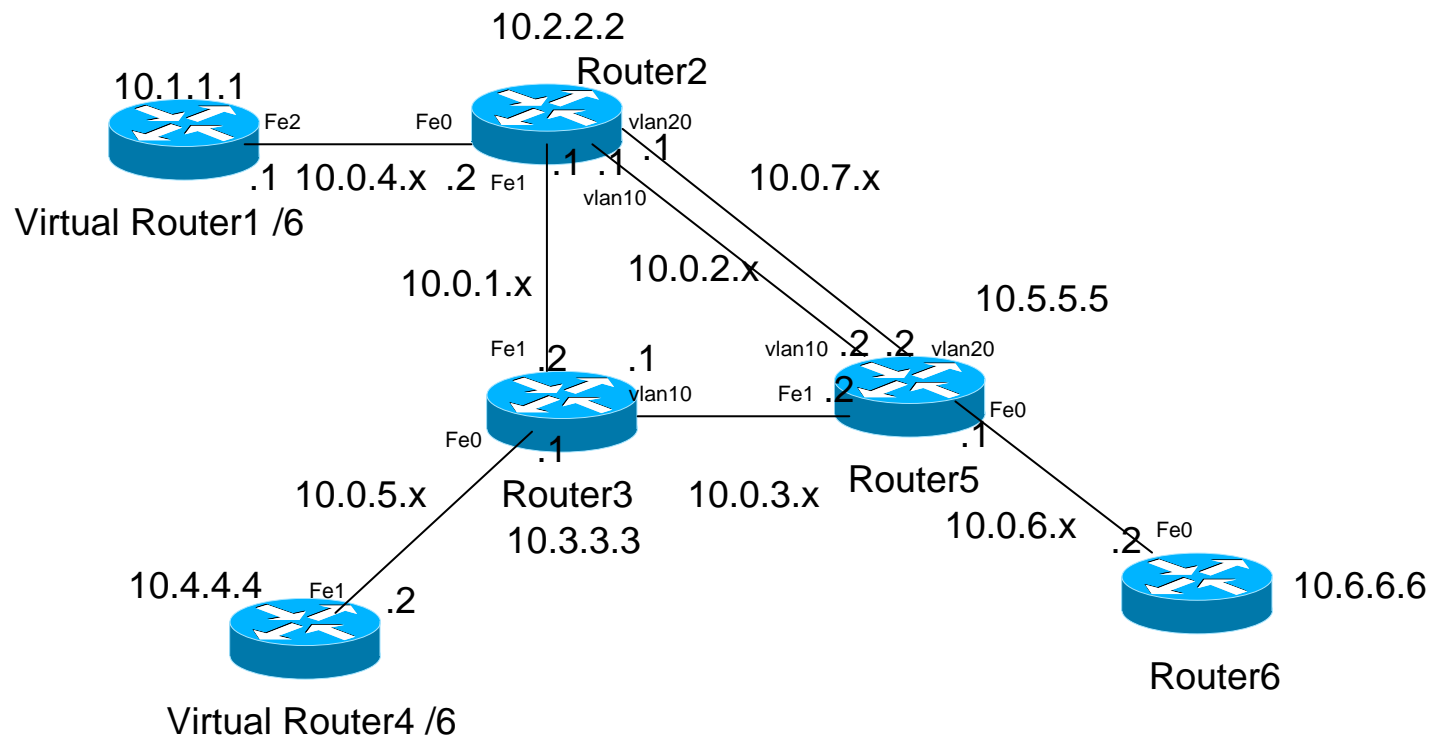

Physical network

Logical network

L2 network

- Switch ports assignment

Local testbed

- 4 x C1800s
- IPv4: Same RFC1918 addresses can be used
- IPv6 OSPF & BGP capable
- IPv6 addresses: IPv6 will be configured by the trainees:
 - 2001:4b58:27:aaaa: /64 network address for 6 PCs
 - 2001:4b58:27:aaab: /64 network address for 2 PCs + WLAN