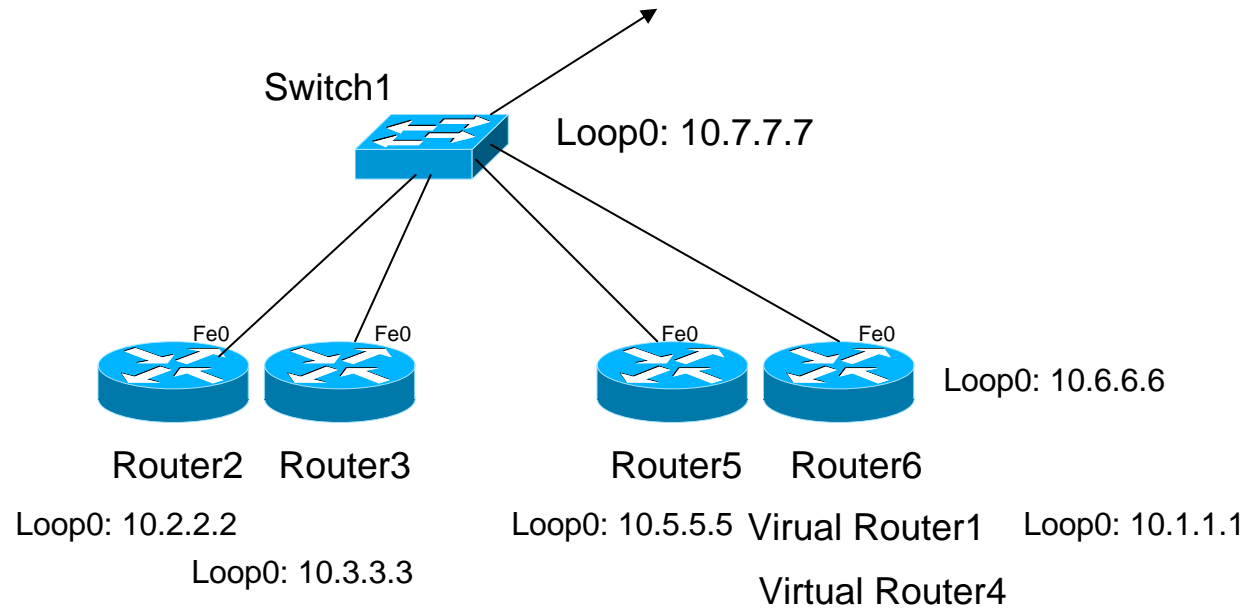

Physical network

Logical network

L2 network

- Switch ports assignment

Local testbed

- 4 x C1800s
- IPv4: Same RFC1918 addresses can be used
- IPv6 OSPF & BGP capable
- IPv6 addresses: IPv6 will be configured by the trainees:
 - 2001:4b58:27:aaaa: /64 network address for 6 PCs
 - 2001:4b58:27:aaab: /64 network address for 2 PCs + WLAN